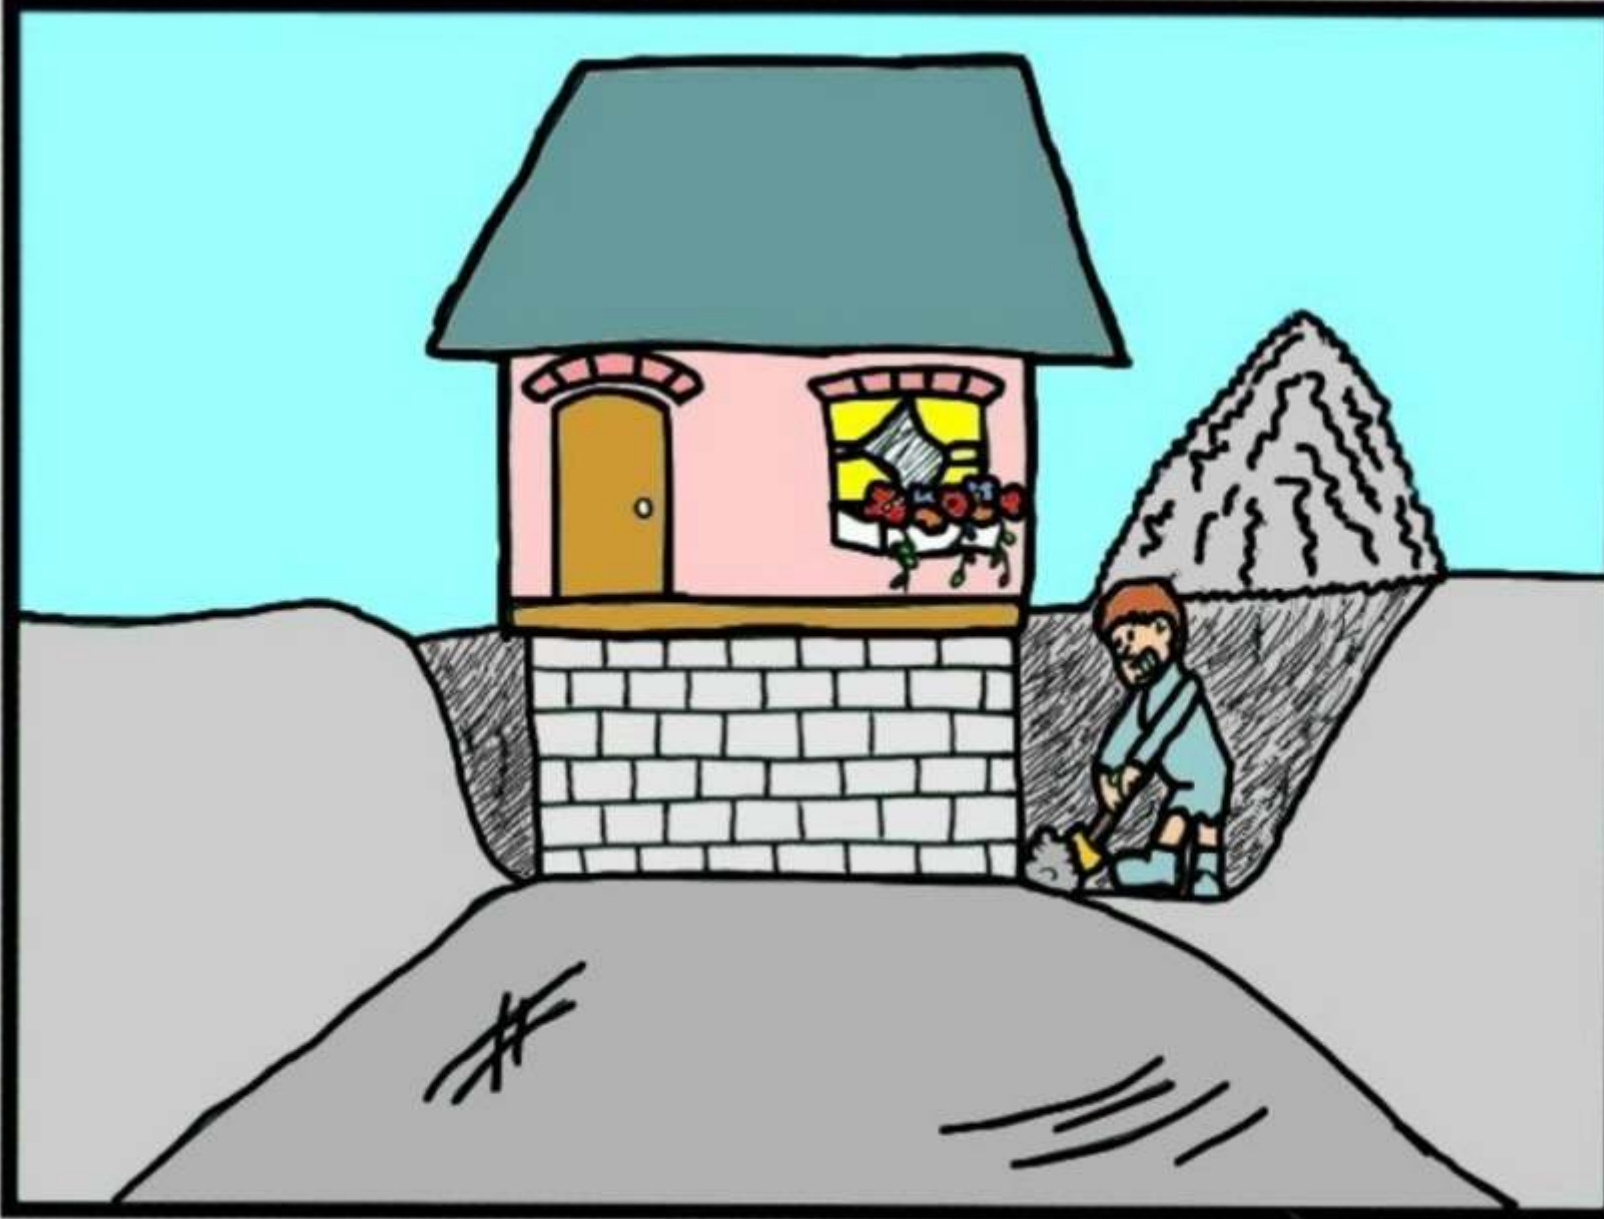

# Wise and Foolish Builders

(Based on Matthew 7:13-8:1 and Luke 6:43-49)

Copyright © 2007 Patricia Loranger

Jesus continued his teaching to his disciples. “The road to hell has a big gate and a wide road. Many people go down this road. But the gate to life is skinny and the road is difficult. Not many people find it.

Be on guard against people who seem like they are my followers but they are really not. They are like wolves wearing sheep clothing. You'll know who really is following me by the things that come out of their heart.

Everyone who hears my words and does them, is like a wise man who built his house on the rock. He dug deep until he found rock. Then he built the house on that rock foundation.

The rain came down, the flood came up and the winds blew against that house but it did not fall because it had the rock for its foundation.

Everyone who hears my words and does not do them, is like a foolish man who built his house on the sand with no foundation. The rain came down, the flood came up, the winds blew and that house fell crashing down. It was destroyed!”